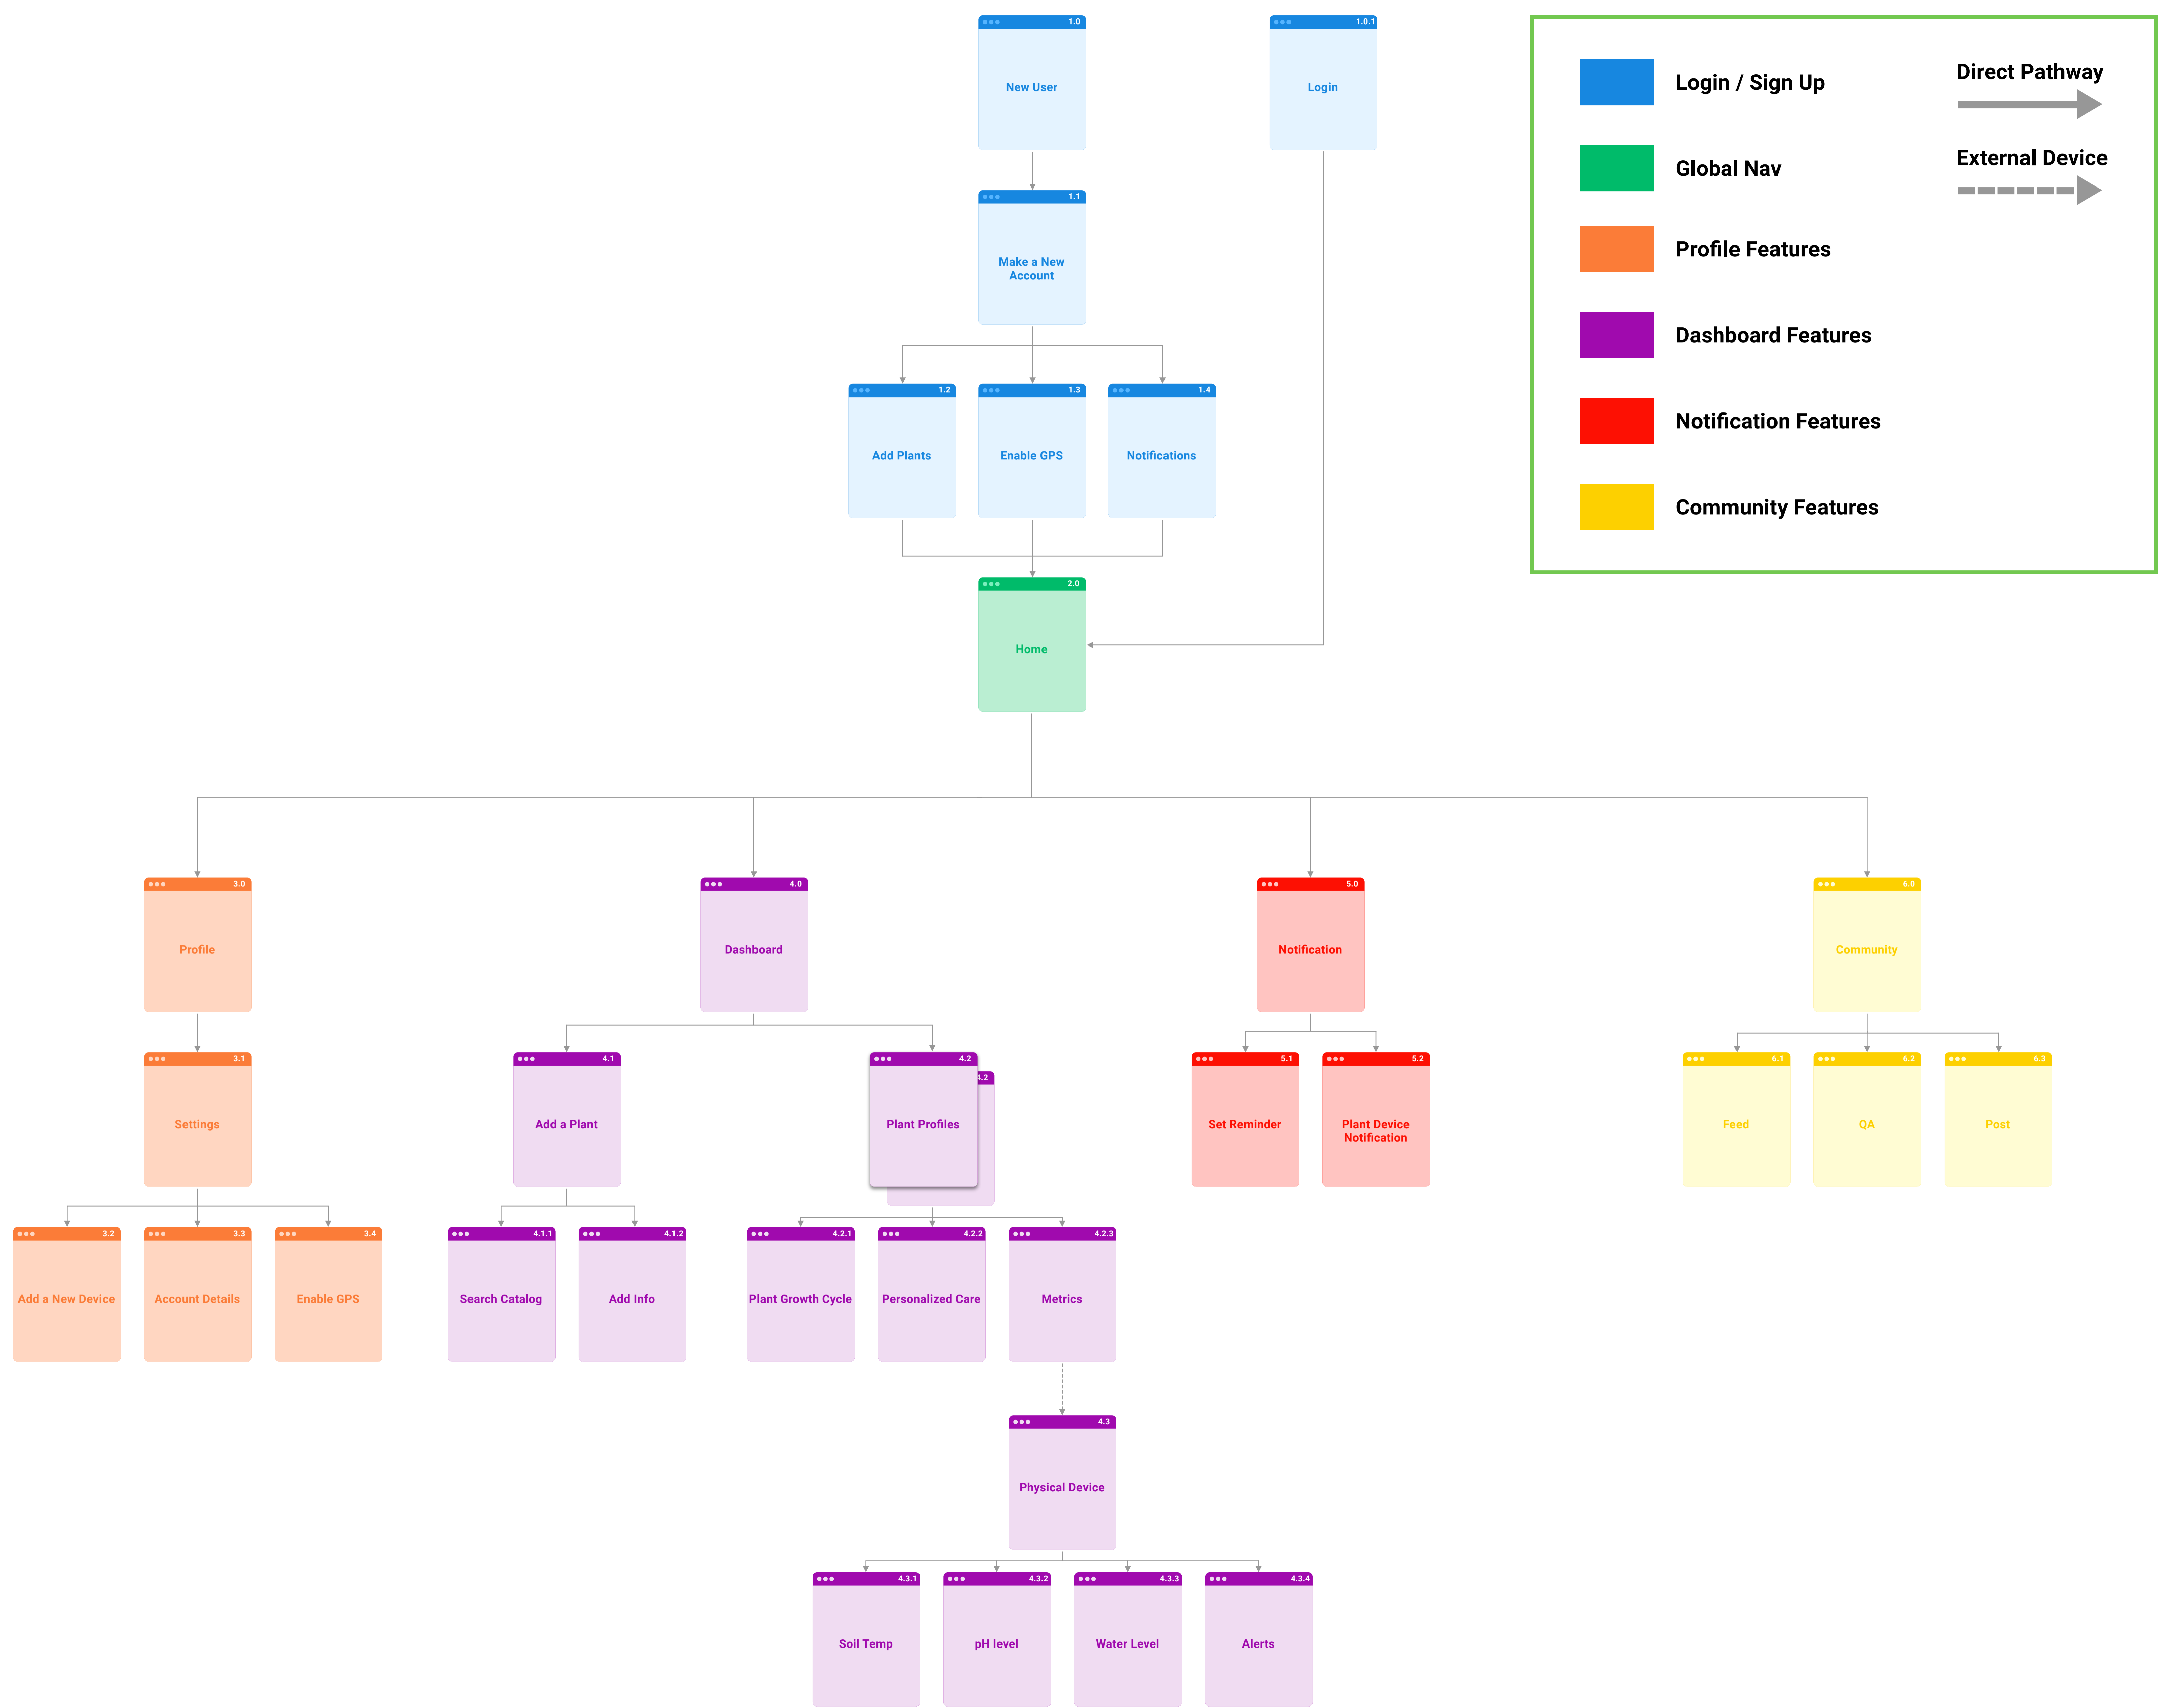

P4: Information Architecture

Team Topiary

Introduction

Our project aims to help experienced and novice home gardeners with their gardening activities. It will consist of an interactive mobile app and a physical device that work together in tandem via bluetooth. The product seeks to ensure our users experience emotional fulfillment through their gardening activities rather than it being another burdensome responsibility in their lives.

The key features of our product are to create a gardening community where users can share their experiences and knowledge, a dashboard where they can view their plant profiles, and a notification page that connects to the physical device and updates them plant events and scheduled reminders. The product aims to create emotional attachment between users and their plants through a simplistic and intuitive experience that helps the user grow as a gardener.

■	Login / Sign Up	Direct Pathway	
■	Global Nav	External Device	
■	Profile Features		
■	Dashboard Features		
■	Notification Features		
■	Community Features		